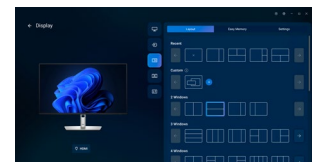

Easy access

Conveniently share and deliver content via pop-out quick access ports placed at the front of the display.

Comfort from every angle

Tilt, swivel, pivot and adjust the height (up to 130mm) of your monitor for all-day comfort.

Dell Display and Peripheral Manager

Easy Arrange¹ tiles apps across screens with pre-set partitions and customizes up to five windows, enhancing multitasking. Easy Arrange Memory saves and restores app profiles manually, on schedule, or at start-up.