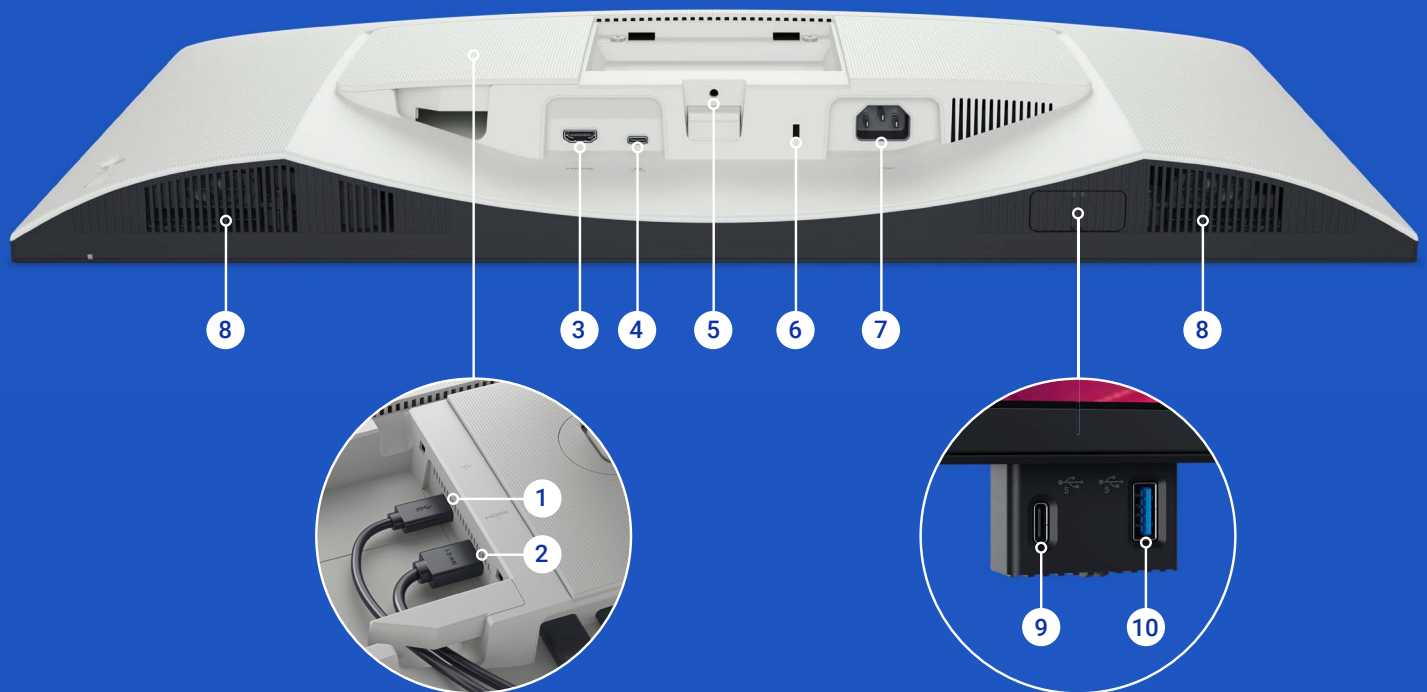

³ Based on internal analysis, January 2025. Recycled steel is in the monitor head.

⁴ Applicable to all new monitors launching in CY 2025. Recycled glass is present in monitor panel. Based on internal analysis, January 2025.

Ports & Slots

- 1** USB 5Gbps Type-A downstream port
- 2** HDMI
- 3** HDMI
- 4** USB-C 5Gbps upstream (DisplayPort 1.4 Alt Mode, Power Delivery up to 65W)
- 5** Stand lock

- 6** Security lock slot¹
- 7** Power connector
- 8** Speakers
- 9** USB-C 5Gbps downstream port (Power Delivery up to 15W)
- 10** USB 5Gbps Type-A downstream port (Battery Charging 1.2 at 2A)