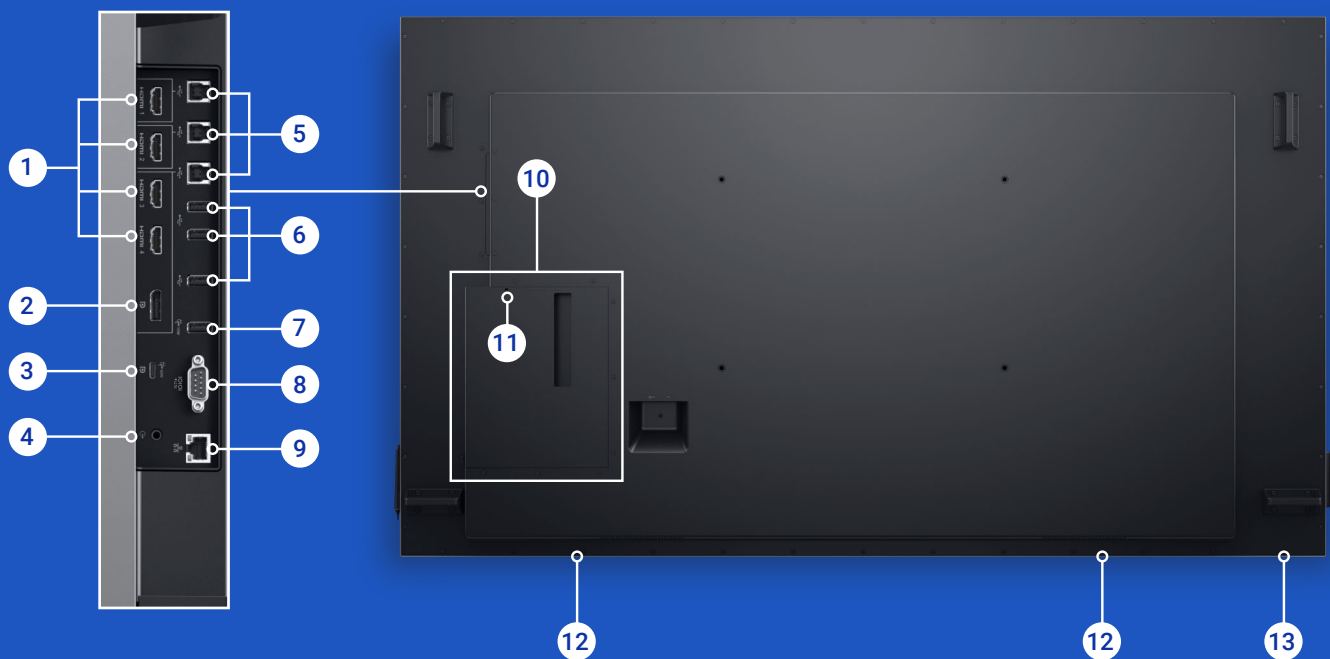

Ports & Slots

- **1** HDMI (4)
- **2** DisplayPort
- **3** USB Type-C / DisplayPort
- **4** Audio line-out¹
- **5** USB 3.1 upstream (3)
- **6** USB 3.1 downstream (3)
- **7** USB charging port

- **8** RS232
- **9** RJ45
- **10** OptiPlex holder
- **11** Security lock slot
- **12** Speakers
- **13** Power on/off button

¹ The audio line-out port does not support headphones.