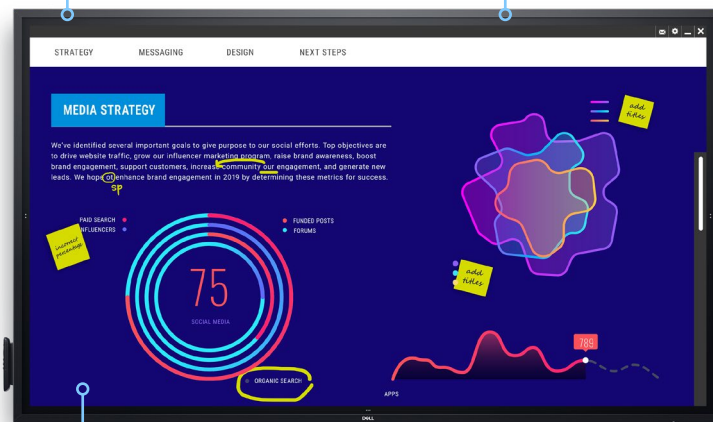

All-in-one convenience

Seamlessly integrate an optional Dell OptiPlex Micro and allow IT to select the best option for varying business needs.

Manage your meeting spaces

With RS232, RJ45 and HDMI CEC ports, you can use remote management tools to maintain and control your Large Format monitor with a network control system.

Instant engagement

With InGlass™ 20-point touch capability, multiple users can interact with the screen at the same time.

Write in style

Mimicking a more natural writing tool, the dual-tip stylus has an ergonomic, easy-grip design, a fine writing tip and a precise eraser. It also magnetically attaches to the side of the display, so it's never misplaced.