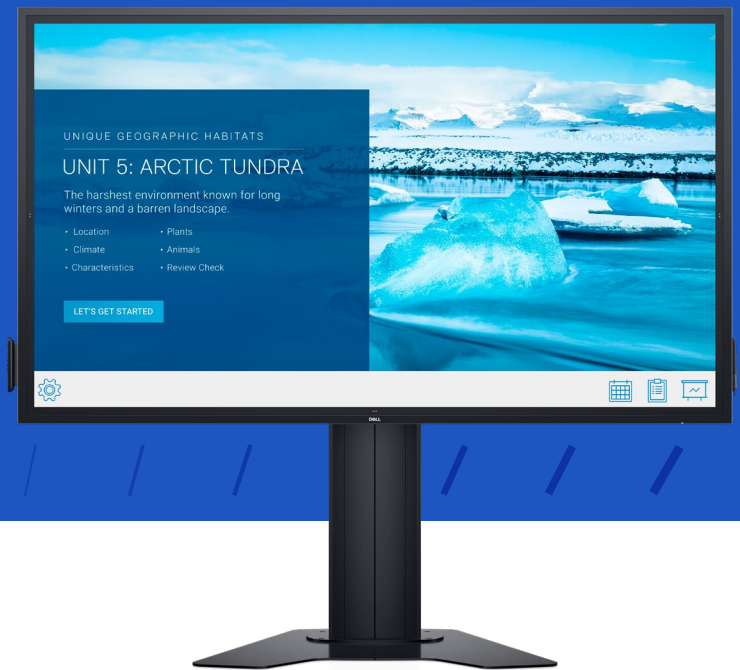

Collaboration at your fingertips in 4K

Dell 86 4K Interactive Touch Monitor | P8624QT

The world's # 1 monitor company*

*Dell monitors are #1 Worldwide for 9 years! Source: IDC Worldwide Quarterly PC Monitor Tracker, Q1 2023. From 2014 to 2022.

Collaboration at your fingertips in 4K

Real-time collaboration on this 85.6" 4K interactive touch monitor.

Bringing teams together

Actively engage with your teammates whether they are in the room or at a remote location with this brilliant 4K 85.6" monitor with 20-point touch, built-in dual 20W speakers and dual-tip stylus.