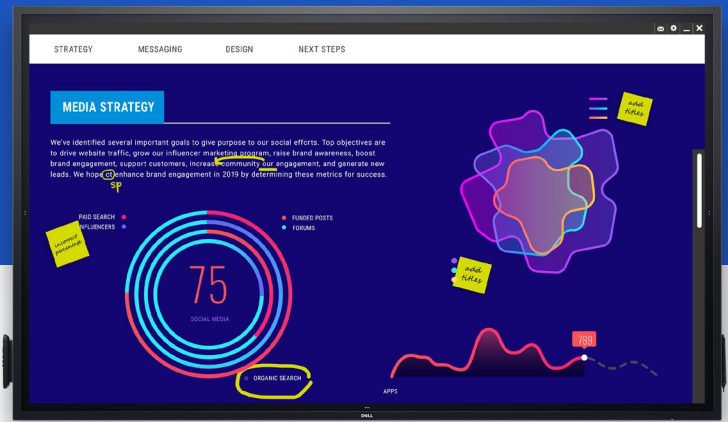

Recommended Accessories

Dell OptiPlex Micro¹

Dell OptiPlex Micro enables an all-in-one like experience when combined with conferencing software. It allows video conferencing, whiteboarding, presentations and other applications to be run directly on the monitor or a very easy-to-use meeting experience.

X-Large Fusion Micro-Adjustable Fixed Wall Display Mount – XSM1U

Chief's upgraded fixed wall mounts are based on installer feedback and direct observations of installers in the field. Many new features join Fusion favorites like Centerless shift, ControlZone leveling adjustment and ClickConnect Latching.

Chief X-Large FUSION XPA1UB – Cart for LCD / plasma panel

This mobile FUSION AV cart incorporates rounded edges and sleek features to give the cart a softer professional feel that fits well in corporate and classroom environments.

Chief X-Large Fusion Floor Stand – XFA1UB

This floor support solution incorporates rounded edges and sleek features to give the aesthetics a softer, professional feel, that fits well in corporate and classroom environments. The height can be adjusted by one person via a hex bit on a power drill without removing the screen.

Logitech Rally Plus Conferencecam and Speakers

See and hear better studio-quality video, unmatched voice clarity, and RightSense automation for better meetings. The all-in-one AV system features the Rally Plus premium conferencecam with Ultra-HD optics, 15x HD zoom, modular audio with two mic pods and speakers, and RightSight auto-framing technology.

¹ Compatible with OptiPlex 7000 XE MFF, OptiPlex 7080 XE MFF.