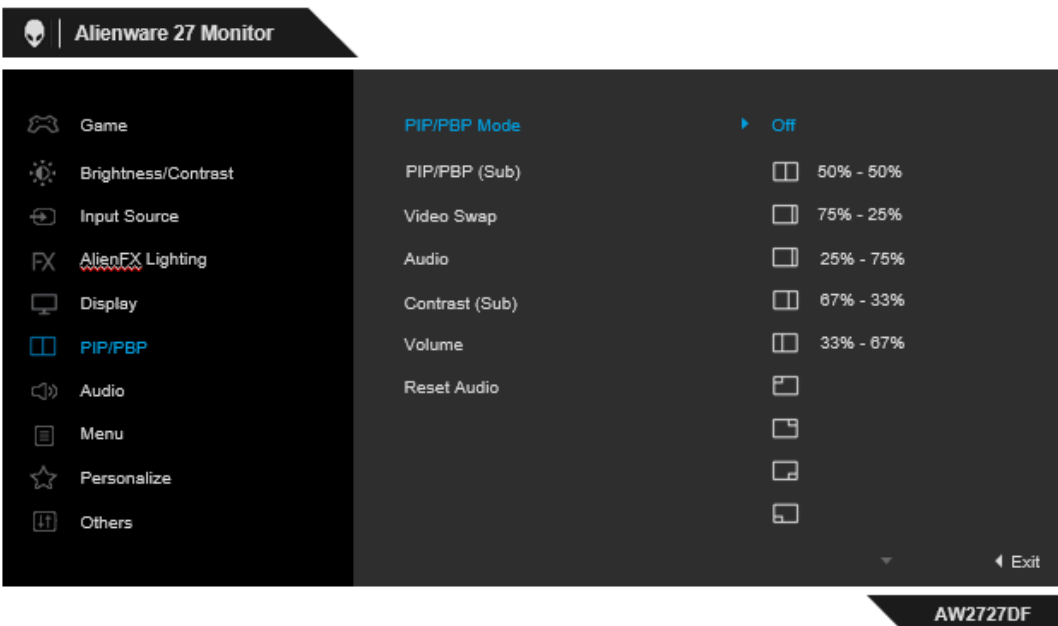

A revamped OSD layout with centralized joystick allows for easy navigation of the monitor's settings and features. Gamers who also create content can use the revamped OSD to seamlessly switch to **Creator Mode** for ultimate color accuracy and uniformity. Swap seamlessly between the DCI-P3 (native) and sRGB color space or adjust the gamma settings. Plus, the uniformity compensation feature helps to dynamically balance the screen to offer uniform color and brightness so you can be confident in the quality of your work.