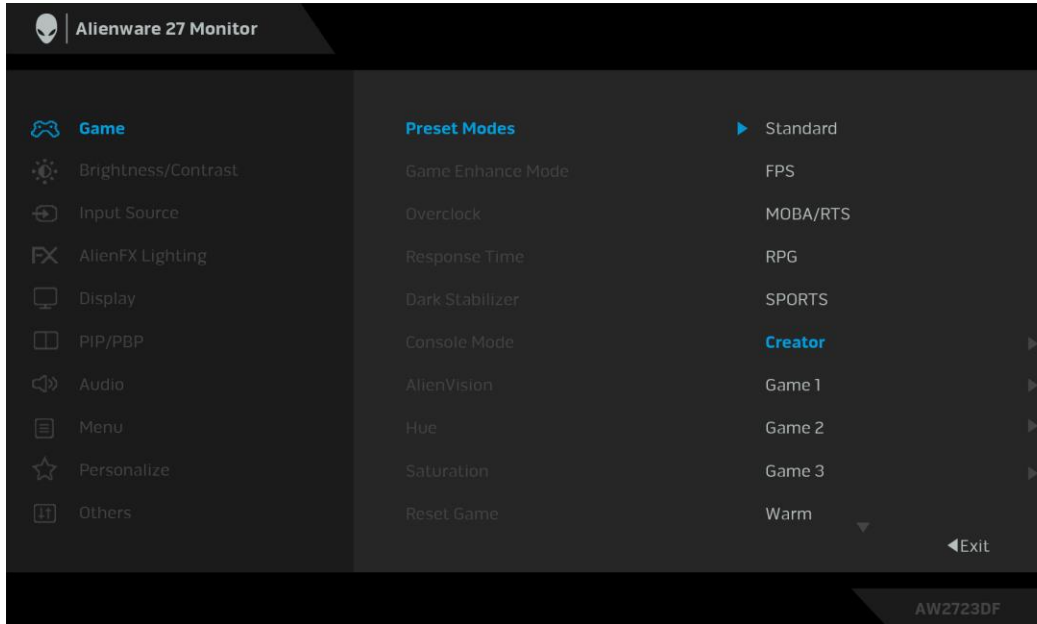

ULTIMATE VERSATILITY